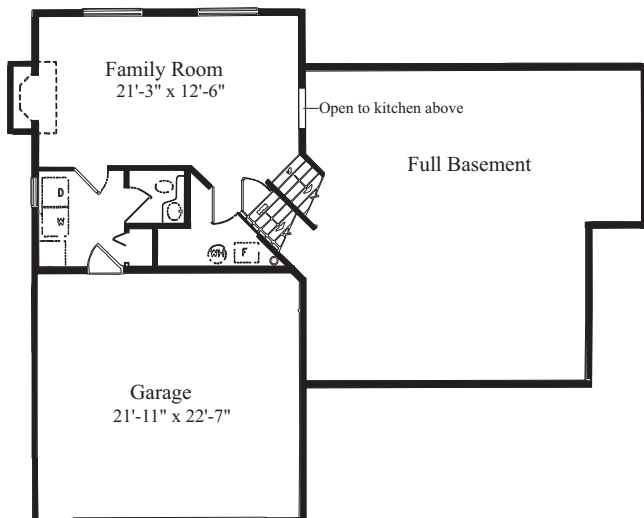

608-271-4900

MIDWEST HOMES

Presents

Monterey

2225 SQ. FT.

First Floor Plan

All room sizes are approximate

Second Floor Plan