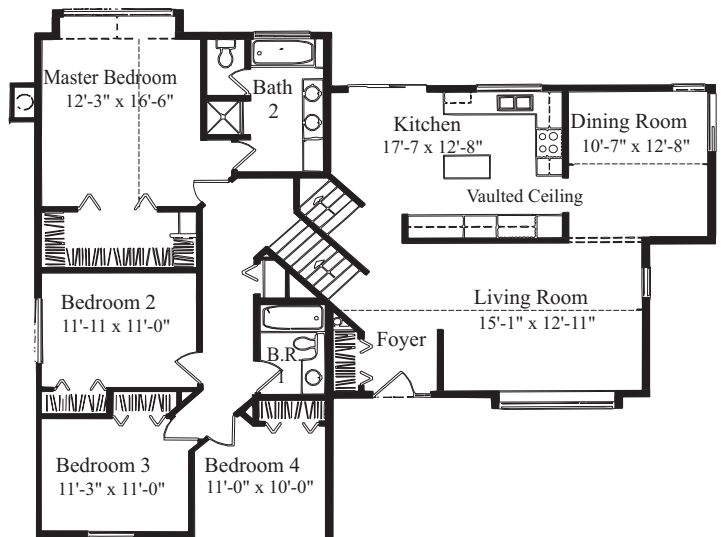

608-271-4900

MIDWEST HOMES

Presents

Monterey

2225 SQ. FT.

First Floor Plan

All room sizes are approximate

Second Floor Plan