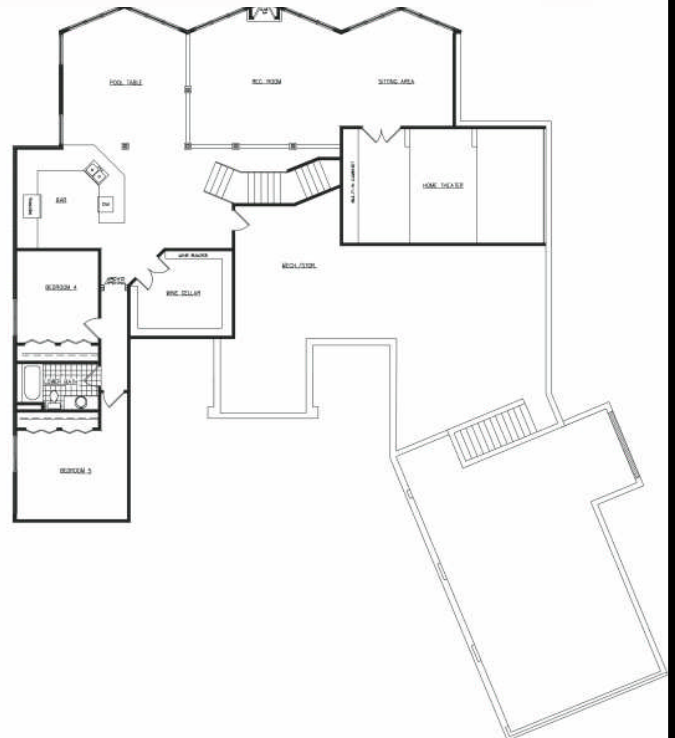

608-271-4900

MIDWEST HOMES

Presents

The Annahill

5,541 SQ. FT.

First Floor Plan

All room sizes are approximate

Second Floor Plan