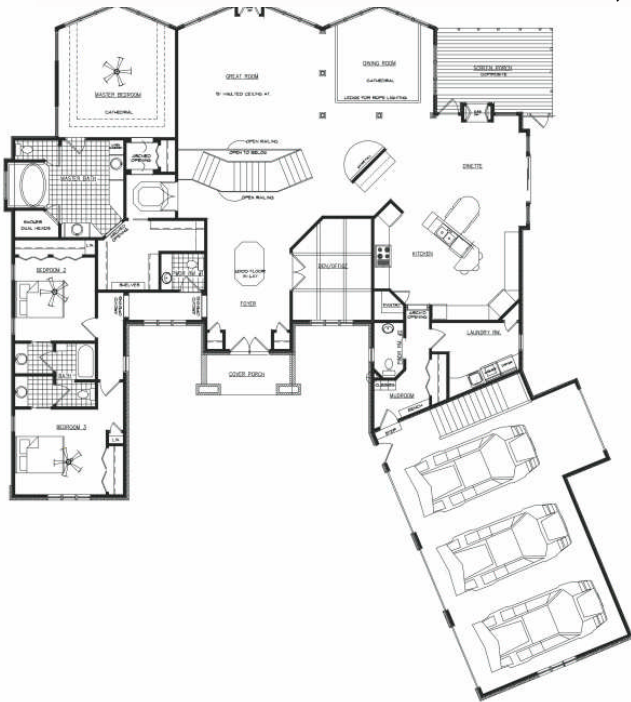

608-271-4900

MIDWEST HOMES

Presents

The Annahill

5,541 SQ. FT.

First Floor Plan

All room sizes are approximate

Second Floor Plan