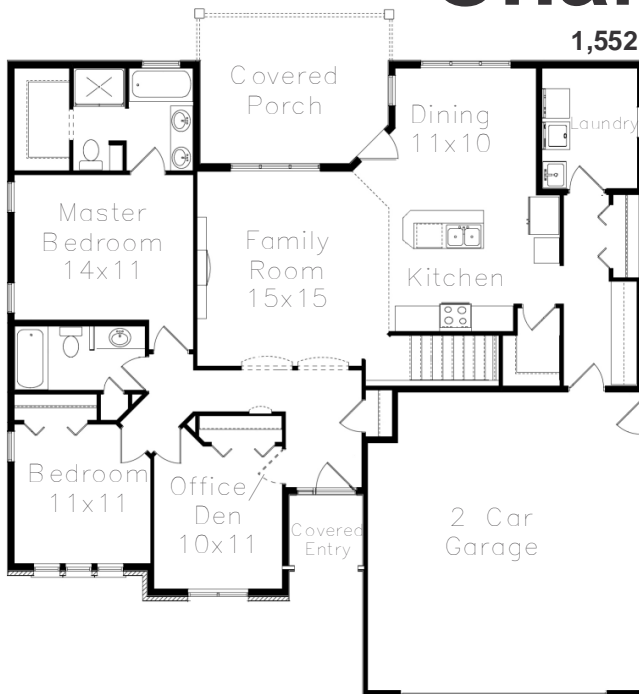

# MIDWEST HOMES

The  
**Charlotte**

1,552 sq.ft.

**First Floor Plan**

All room sizes are approximate

**Optional Lower Level**

© Copyright McKee Associates and Midwest Homes