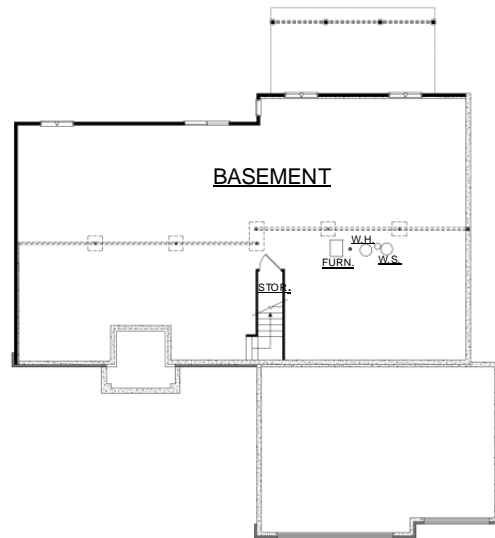

608-271-4900

MIDWEST HOMES

Presents

The ROSSMORE

2259 SQ. FT.

First Floor Plan

All room sizes are approximate

Basement Floor Plan