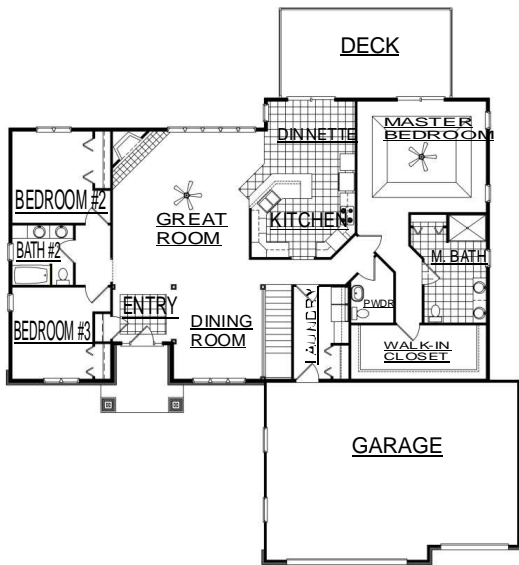

608-271-4900

MIDWEST HOMES

Presents

The ROSSMORE

2259 SQ. FT.

First Floor Plan

All room sizes are approximate

Basement Floor Plan