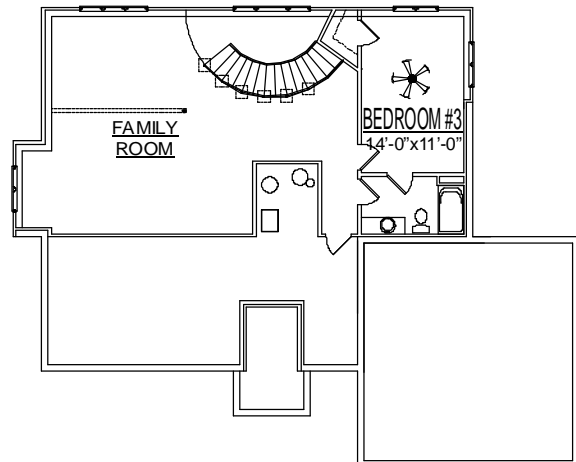

608-271-4900

MIDWEST HOMES

Presents

The Tahoe

1,419 SQ FT

FIRST FLOOR PLAN
1419 SQ FT.

LOWER LEVEL FLOOR PLAN
1020 SQ FT.

All room sizes are approximate