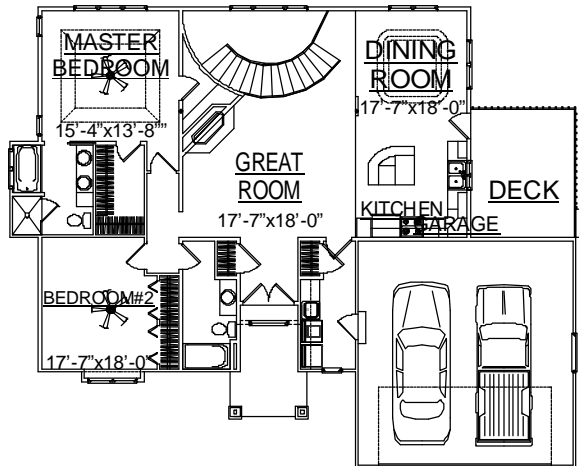

608-271-4900

MIDWEST HOMES

Presents

The Tahoe

1,419 SQ FT

FIRST FLOOR PLAN
1419 SQ FT.

LOWER LEVEL FLOOR PLAN
1020 SQ FT.

All room sizes are approximate