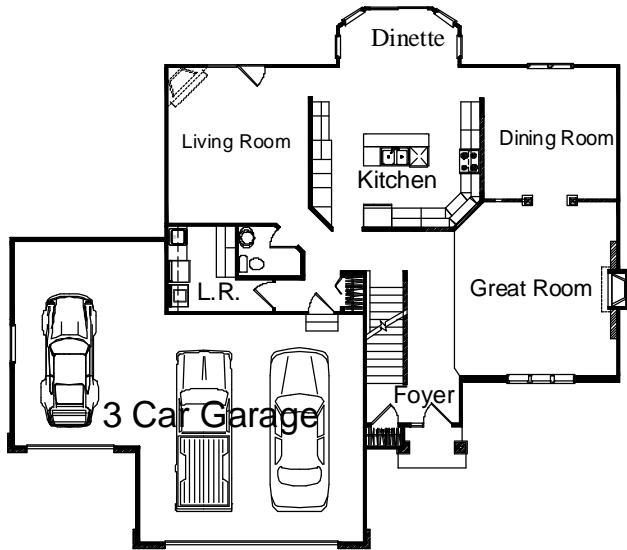

608-271-4900

MIDWEST HOMES

Presents

The Camdon Executive

1964 SQ. FT.

First Floor Plan

All room sizes are approximate

Second Floor Plan