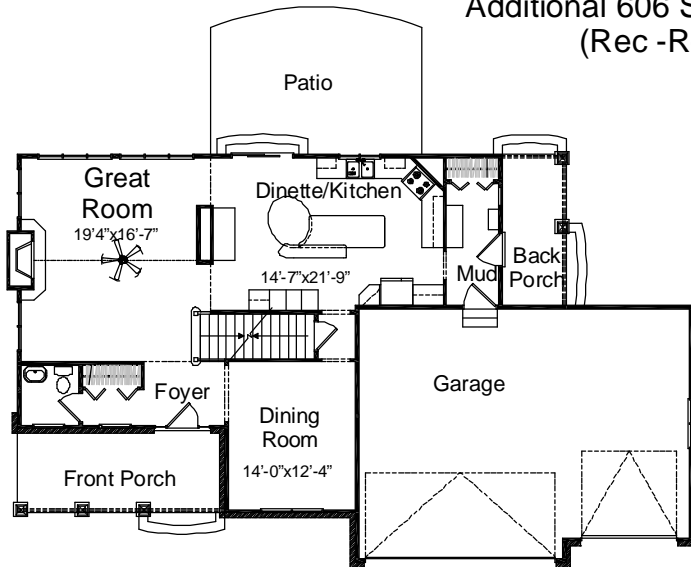

608-271-4900

MIDWEST HOMES

Presents

The Kensington

2052 SQ. FT.

Additional 606 Sq Ft in Lower Level
(Rec -Room & Den)

First Floor Plan

All room sizes are approximate

Second Level Floor Plan

© Copyright Mckee Associates and Midwest Homes