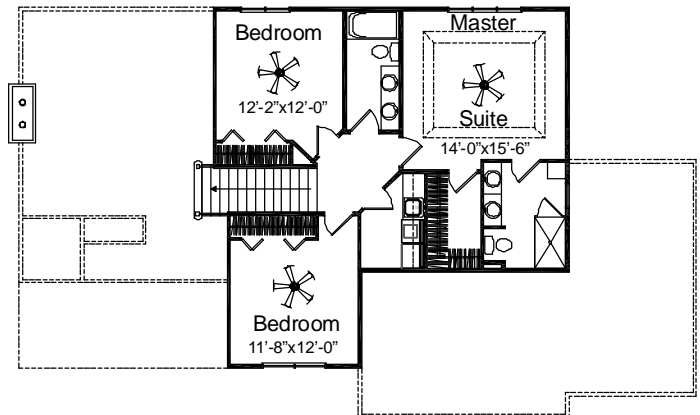

608-271-4900

MIDWEST HOMES

Presents

The Kensington

2052 SQ. FT.

Additional 606 Sq Ft in Lower Level
(Rec -Room & Den)

First Floor Plan

All room sizes are approximate

Second Level Floor Plan

© Copyright Mckee Associates and Midwest Homes